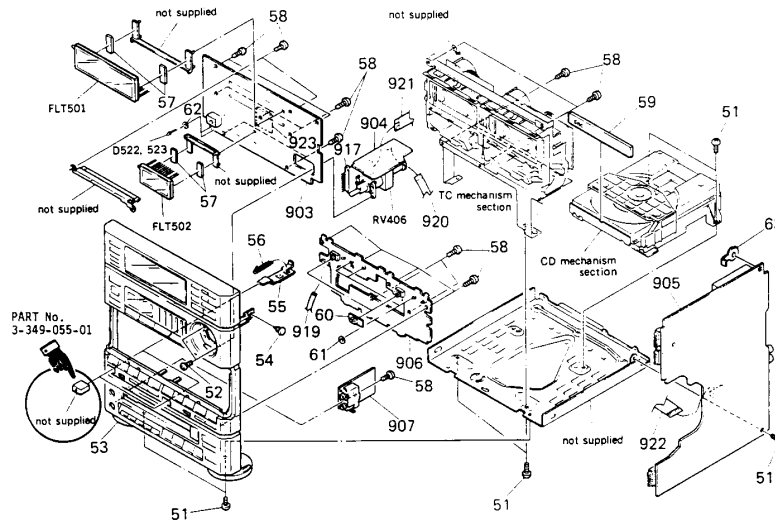

SONY

Hi-Fi Products
Service Bulletin

Model: HCD-H1500

No. 189

Subject: Service Manual Addition

Date: April 19, 1991

Symptom:
(**)

The part number for the eject button is not supplied in the service manual.

Solution: Please update your service manual with the part number information listed below:

Description	Part Number
Eject Button	3-349-055-01

7-2. FRONT PANEL, MAIN BOARD SECTION

Reference: Service Bulletin (Europe) No Number

PRINTED IN U.S.A.
CSA_13491-6

CSA-13 Tuner